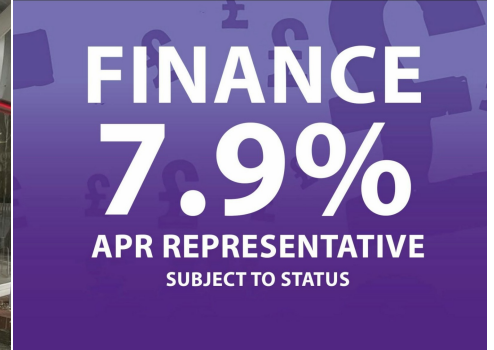

2025(25) Nissan Juke

£14,299

1.0 DiG-T Acent a Premium 5dr 1l Manual

Registered
2025(25)

Mileage
15,294 miles

Engine Size
1l

Fuel Type
Petrol

Transmission
Manual