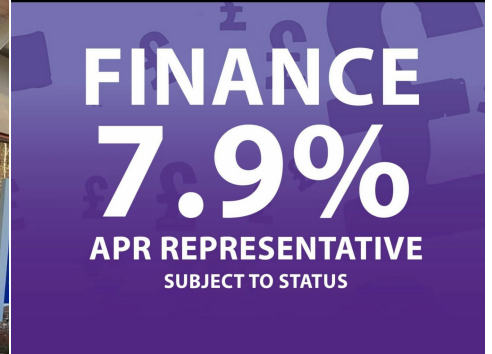

2022(71) Mazda CX-5

£18,699

2.2d SE-L 5dr 2.2l Manual

Registered

2022(71)

Mileage

17,401 miles

Engine Size